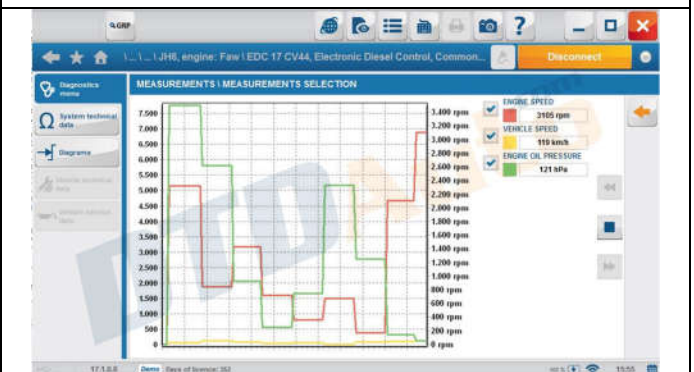

2. Other functions

- Auto detect troubleshooting list on vehicle
- Save and display troubleshooting data on vehicle
- Support print repair data

Software interface - List of vehicle

Software interface - List of vehicle

Software interface - List of vehicle

Software interface - List of vehicle

Software interface - Display live data

Software interface - Display live data

Software interface - Display system operating diagram