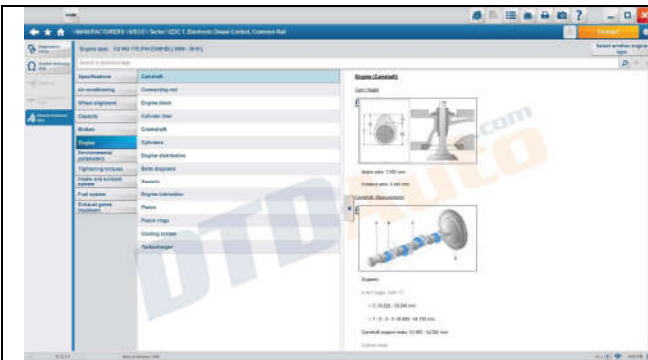

2. Other functions

- Auto detect troubleshooting list on vehicle
- Save and display troubleshooting data on vehicle
- Support print repair data

Software interface - List of vehicle

Software interface - List of vehicle

Software interface - List of vehicle

Software interface - List of vehicle

Software interface - Display live data

Software interface - Display live data

Software interface - Display system operating diagram

Software interface - Read injector code

Software interface - Lookup electrical wiring diagram

Software interface - Lookup component information

Software interface - Lookup component information

Software interface - Lookup diagnostic connector location