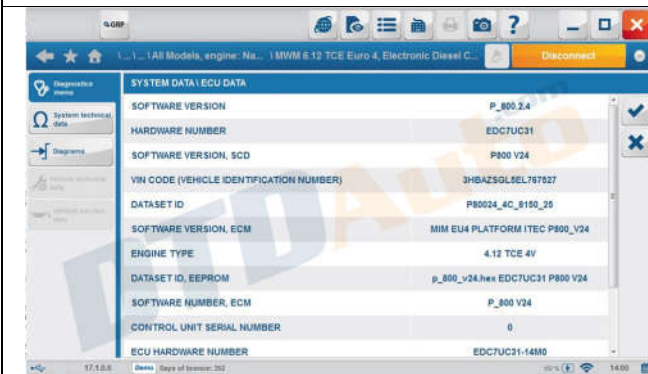

Software interface - List of vehicle

Software interface - List of vehicle

Software interface - Display live data

Software interface - Display live data

Software interface - Display system operating diagram

Software interface - Read injector code

Software interface - Lookup electrical wiring diagram

Software interface - Lookup component information

Software interface - Lookup component information

Software interface - Lookup diagnostic connector location

Software interface - Lookup vehicle information

Software interface - Lookup component information

❖ TECHNICAL SPECIFICATIONS

- Protocol standards:

- + ISO 9141-2
- + SAE J1850 VPW
- + SAE J1850 PWM
- + SAE J1708
- + SAE J1939
- + SCI Haldex
- + CAN ISO 11898
- + ISO 15765-4 (OBD)
- + CAN Single Wire
- + CAN Low Speed
- + RP 1210
- + PASS THROUGH