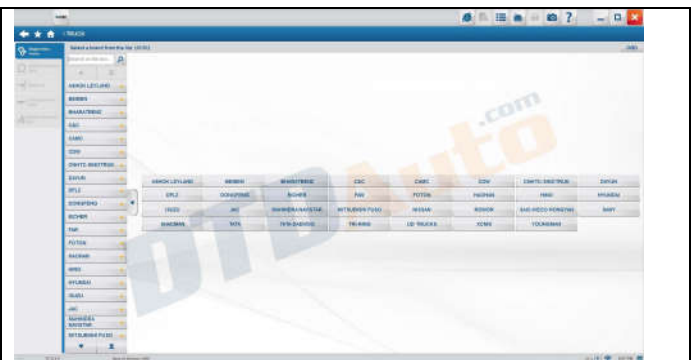

2. Other functions

- Auto detect troubleshooting list on vehicle
- Save and display troubleshooting data on vehicle
- Support print repair data

Software interface - List of vehicle

Software interface - List of vehicle

Software interface - List of vehicle

Software interface - List of vehicle

Software interface - Display live data

Software interface - Display live data

Software interface - Display system operating diagram

Software interface - Read injector code

Software interface - Lookup electrical wiring diagram

Software interface - Lookup component information

Software interface - Lookup component information

Software interface - Lookup diagnostic connector location