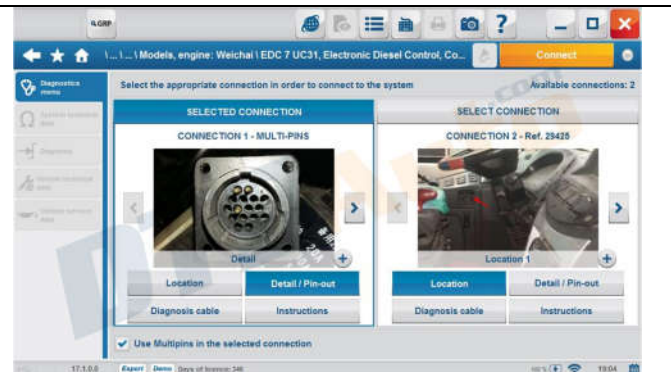

❖ FUNCTION

1. Main function

- Perform functions:

- + Read fault codes in ECUs and display fault information as: fault position, technical data, electrical wiring diagram, repair guide
- + Display current data monitored by the ECU through numeric data, meter, graph, operating diagram vv...
- + Active test the actuators
- + Check operation of systems: cylinder, starting motor, solenoid valve, pump vv...
- + Change vehicle parameter configuration: injector code, speed limit
- + Set, read, copy, write, convert FZ automatic transmission configuration data of Hyundai heavy trucks and other vehicles
- + Support lookup vehicle technical data: diagnostic connector location, assembled circuit diagram, system diagram, fuel system diagram, relay & fuse diagrams, component location vv...
- + Display system configuration and ECU information: software version, hardware number, control unit serial number, vehicle identification number, engine type, vv...

Software interface - List of vehicle

Software interface - List of vehicle

Software interface - Display live data

Software interface - Display live data

Software interface - Display system operating diagram

Software interface - Read injector code

Software interface - Lookup electrical wiring diagram

Software interface - Lookup component information

Software interface - Lookup component information

Software interface - Lookup diagnostic connector location