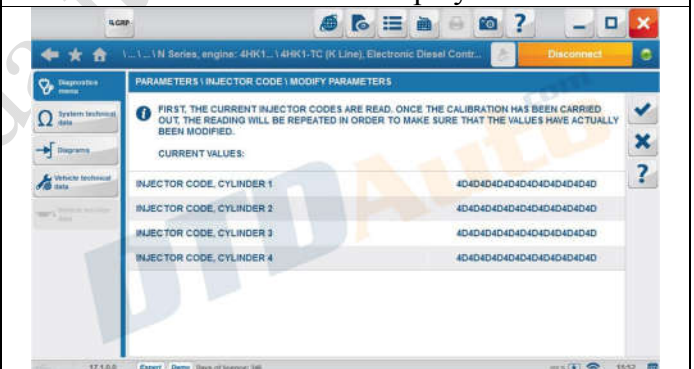

2. Other functions

- Auto detect troubleshooting list on vehicle
- Save and display troubleshooting data on vehicle
- Support print repair data

Software interface - List of vehicle

Software interface - List of vehicle

Software interface - List of vehicle

Software interface - List of vehicle

Software interface - Display live data

Software interface - Display live data

Software interface - Display system operating diagram

Software interface - Read injector code

Software interface - Lookup electrical wiring diagram

Software interface - Lookup component information

Software interface - Lookup component information

Software interface - Lookup diagnostic connector location